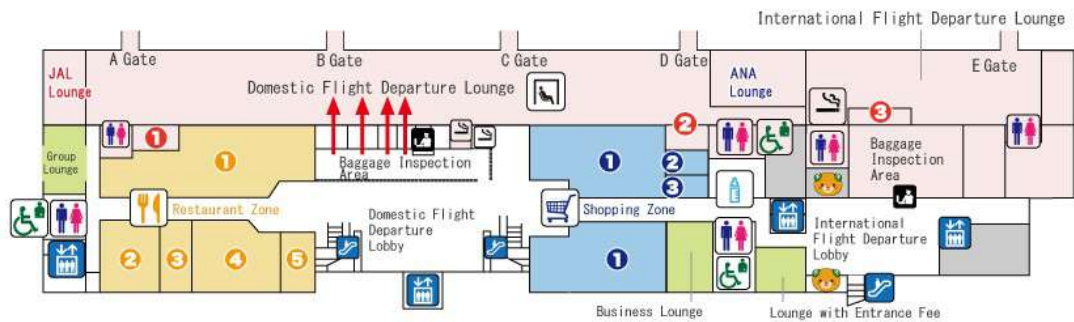

3F Observation Deck

2F Departure Lobby Gourmet Zone - Shopping Zone

Restaurant     					Coffee/Snacks/Souvenir Shop within Gate  	
---	--	--	--	--	---	--

Shopping   			LOUNGE/Lounge with Entrance Fee  		PLAY SPOT 	PHOTO SPOT 	Duty-free Shop/Souvenir Shop within Gate 
--	--	--	---	--	--	--	--

1F Arrival Lobby - Ticket Counter

Shopping     					Gourmet 	Cash Service 
---	--	--	--	--	---	--