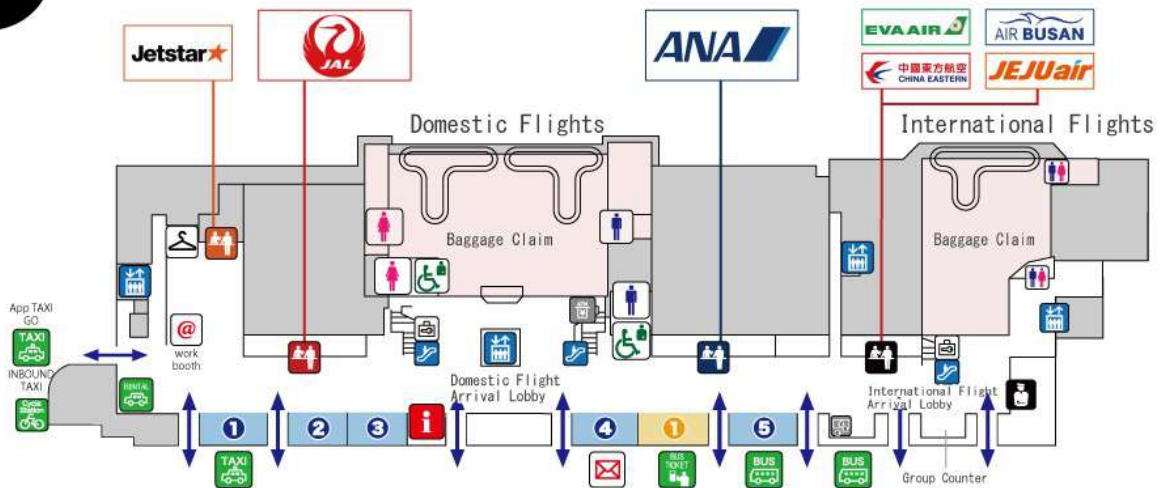

3F Observation Deck

2F Departure Lobby Gourmet Zone - Shopping Zone

Restaurant     					Coffee/Snacks/Souvenir Shop within Gate  	
---	--	--	--	--	---	--

Shopping   			LOUNGE/Lounge with Entrance Fee  		PLAY SPOT 	PHOTO SPOT 	Duty-free Shop/Souvenir Shop within Gate 
--	--	--	---	--	--	--	--

1F Arrival Lobby - Ticket Counter

Shopping     					Gourmet 	Cash Service 
---	--	--	--	--	---	--