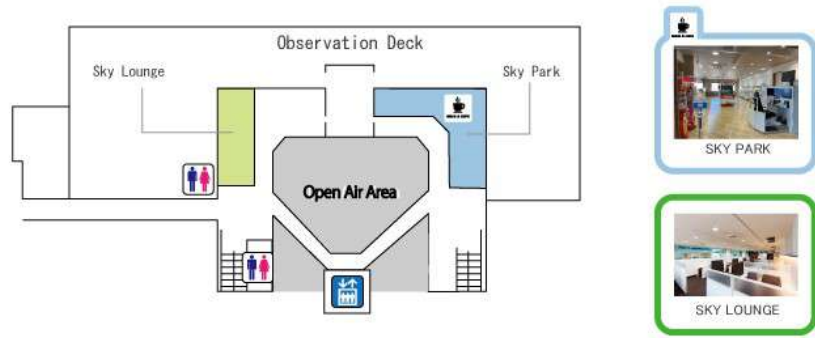

3F Observation Deck

2F Departure Lobby Gourmet Zone - Shopping Zone

Restaurant     					Coffee/Snacks/Souvenir Shop within Gate  	
---	--	--	--	--	---	--

Shopping   			LOUNGE/Lounge with Entrance Fee  		PLAY SPOT 	PHOTO SPOT 	Duty-free Shop/Souvenir Shop within Gate 
--	--	--	---	--	--	--	--

1F Arrival Lobby - Ticket Counter

Shopping     					Gourmet 	Cash Service 
---	--	--	--	--	---	--