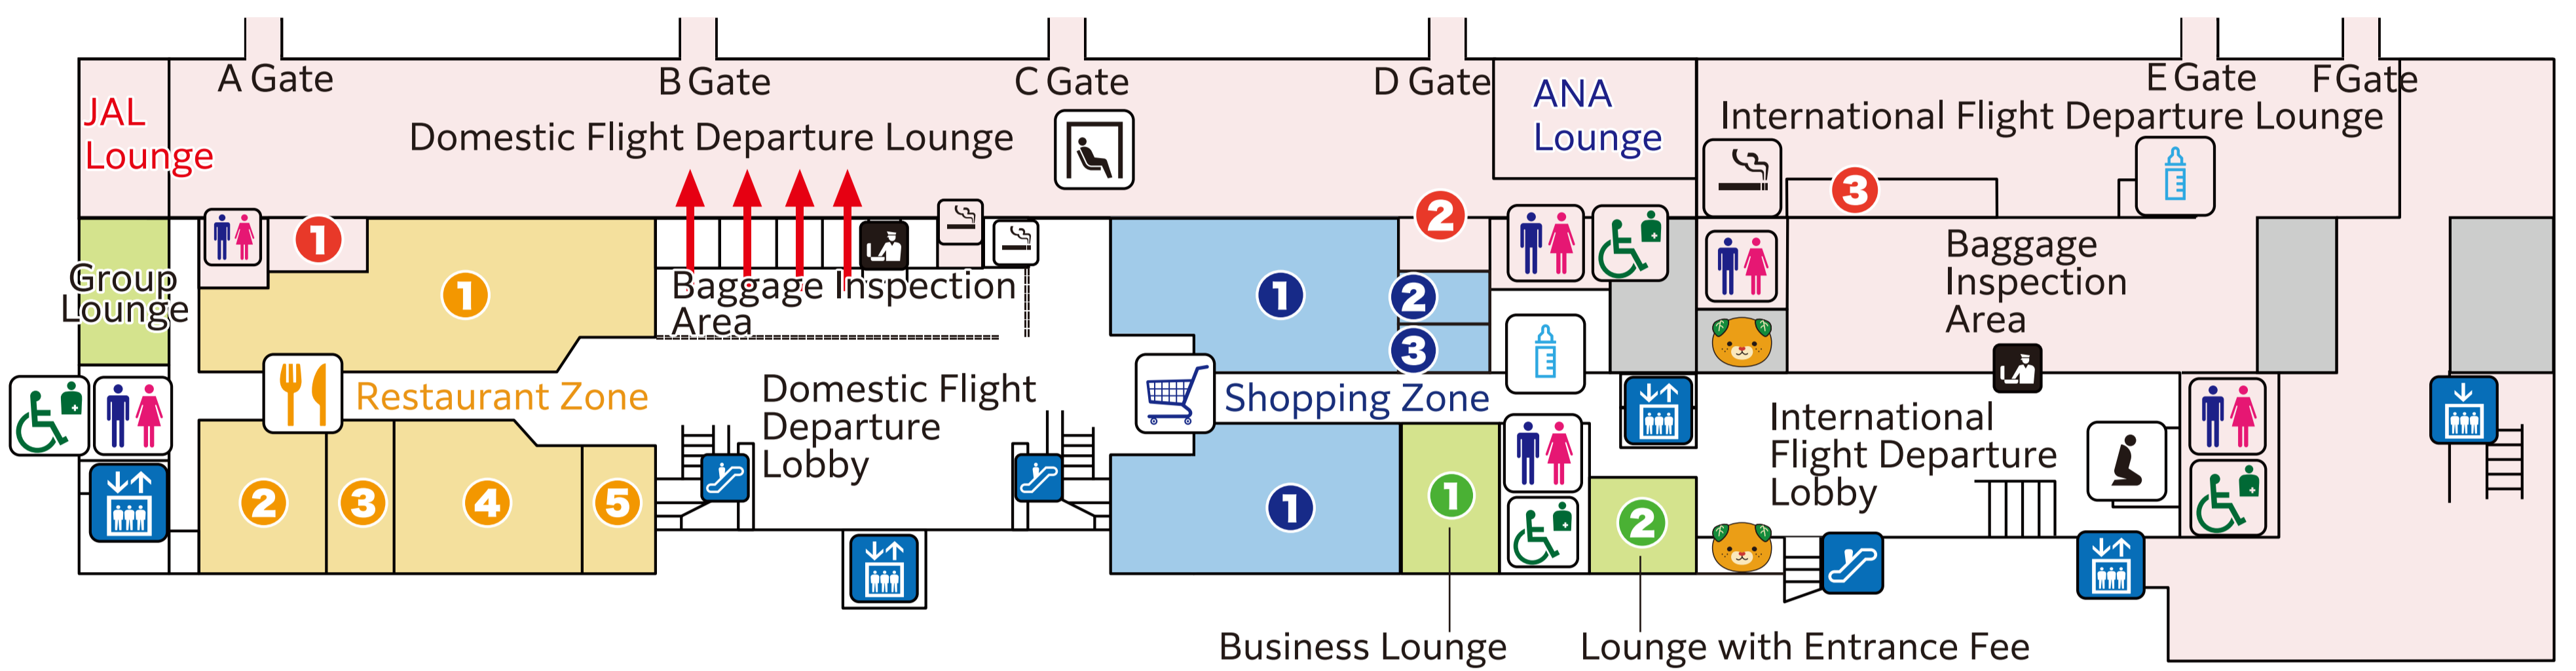

3F Observation Deck

2F Departure Lobby Gourmet Zone · Shopping Zone

Restaurant

1 CHEF'S KITCHEN 2 cafe NOBALL 3 Cafe NOBOSAN 4 TAIMESHI KADOYA 5 SUSHI DOKORO

Coffee/Snacks/Souvenir Shop within Gate

1 JAL PLAZA 2 ANA FESTA

Shopping

1 IYOTETSU SHOP 2 ANA FESTA 3 JAL PLAZA

LOUNGE/Lounge with Entrance Fee

1 Business Lounge 2 Lounge with Entrance Fee

PLAY SPOT

GAME CORNER

PHOTO SPOT

MICAN GARDEN

Duty-free Shop/Souvenir Shop within Gate

3 Duty-free Shop

1F Arrival Lobby · Ticket Counter

Shopping

1 JAKOTEN EHIME ORANGE Shop 2 JAKOTEN EHIME ORANGE Shop 3 Imabari Towel Matsuyama Airport Store 4 OrangeBAR 5 FamilyMart

Gourmet

1 MADONNA TEI

ATM

Cash Service