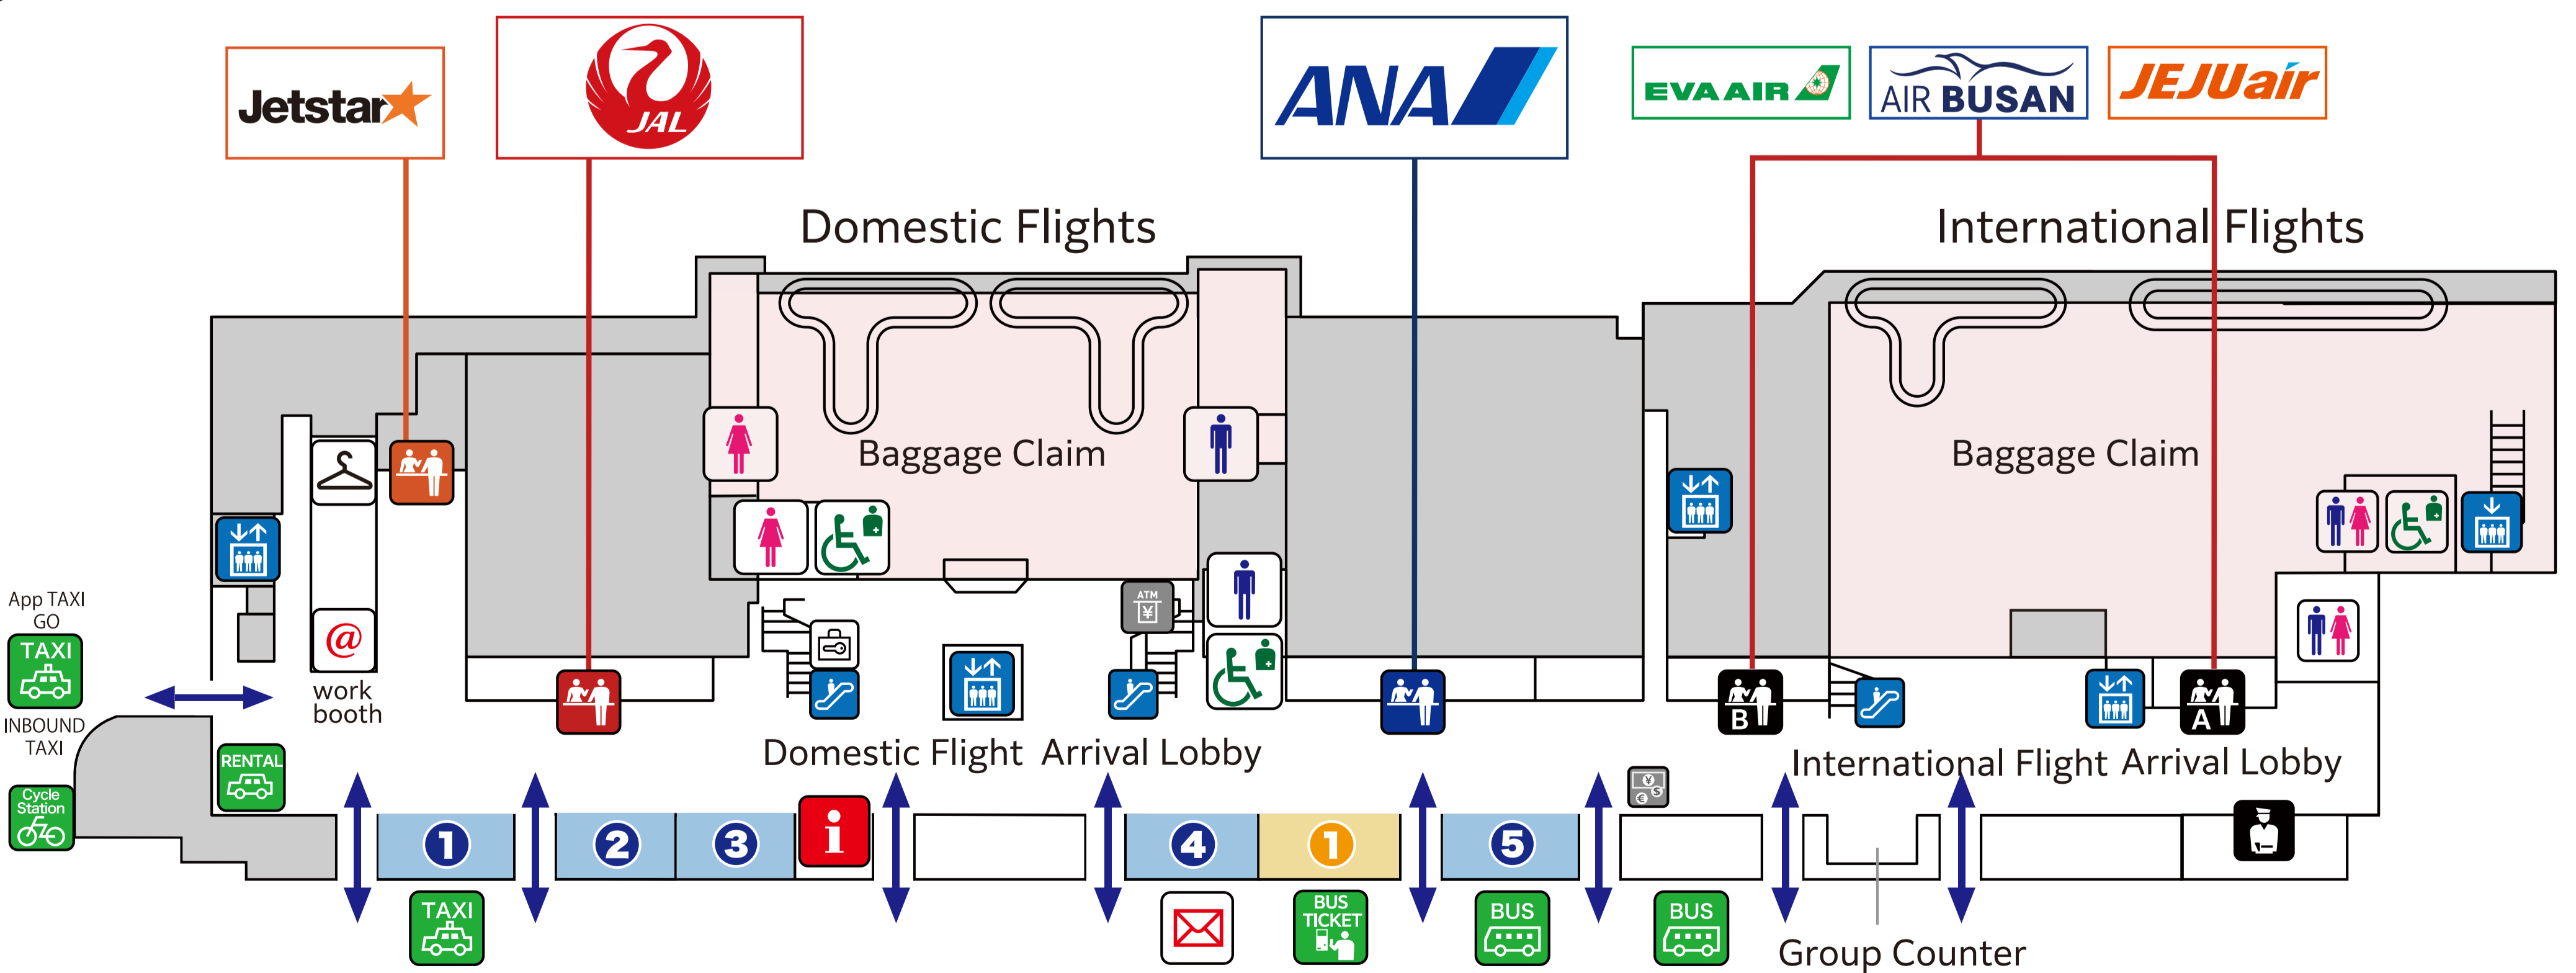

3F Observation Deck

2F Departure Lobby Gourmet Zone · Shopping Zone

Restaurant

1 CHEF'S KITCHEN 2 cafe NOBALL 3 Cafe NOBOSAN 4 TAIMESHI KADOYA 5 SUSHI DOKORO

Coffee/Snacks/Souvenir Shop within Gate

1 JAL PLAZA 2 ANA FESTA

Shopping

1 IYOTETSU SHOP 2 ANA FESTA 3 JAL PLAZA

LOUNGE/Lounge with Entrance Fee

1 Business Lounge 2 Lounge with Entrance Fee

PLAY SPOT

GAME CORNER

PHOTO SPOT

MICAN GARDEN

Duty-free Shop/Souvenir Shop within Gate

3 Duty-free Shop

1F Arrival Lobby · Ticket Counter

Shopping

1 JAKOTEN EHIME ORANGE Shop 2 JAKOTEN EHIME ORANGE Shop 3 Imabari Towel Matsuyama Airport Store 4 OrangeBAR 5 FamilyMart

Gourmet

1 MADONNA TEI

ATM

Cash Service