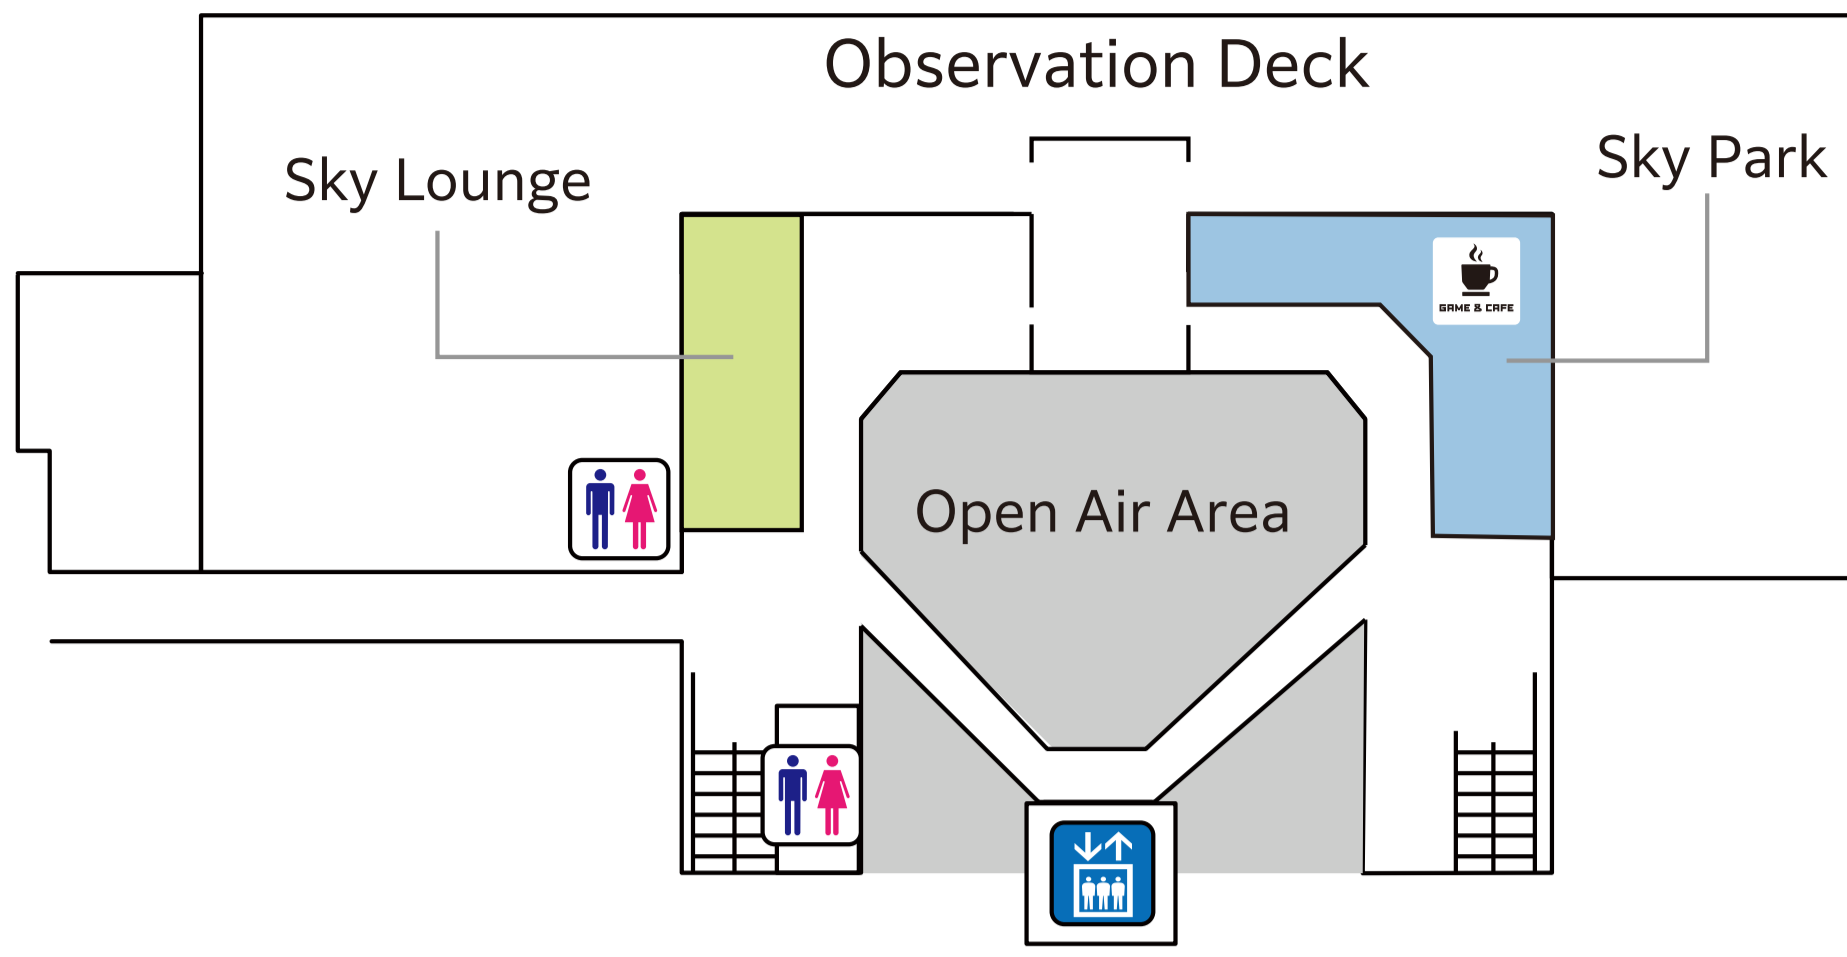

3F Observation Deck

2F Departure Lobby Gourmet Zone · Shopping Zone

Restaurant

1 CHEF'S KITCHEN 2 cafe NOBALL 3 Cafe NOBOSAN 4 TAIMESHI KADOYA 5 SUSHI DOKORO

Coffee/Snacks/Souvenir Shop within Gate

1 JAL PLAZA 2 ANA FESTA

Shopping

1 IYOTETSU SHOP 2 ANA FESTA 3 JAL PLAZA

LOUNGE/Lounge with Entrance Fee

1 Business Lounge 2 Lounge with Entrance Fee

PLAY SPOT

GAME CORNER

PHOTO SPOT

MICAN GARDEN